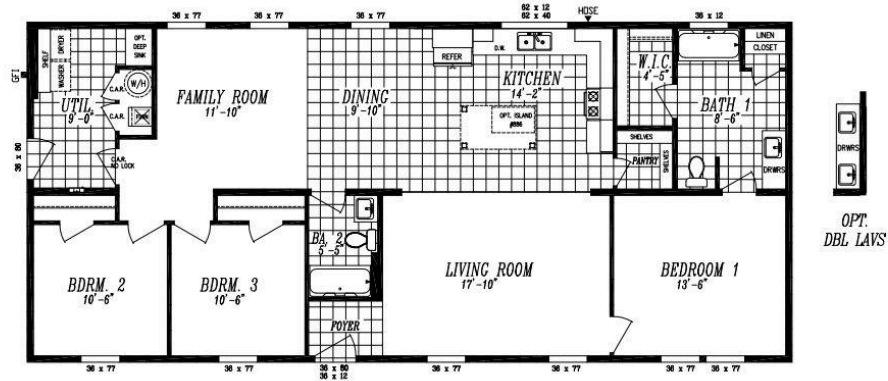

# The Columbia River 2034

3 Bedrooms | 2 Bathrooms | 1,600 sq ft

*COLUMBIA RIVER*  
2034  
26'-8" x 60'-0"  
APPROX. 1,600 SQ. FT.

*COLUMBIA RIVER*  
2034  
26'-8" x 60'-0"  
APPROX. 1,600 SQ. FT.

FRONT SIDEWALL

# The Columbia River 2034

3 Bedrooms | 2 Bathrooms | 1,600 sq ft

# The Columbia River 2034

3 Bedrooms | 2 Bathrooms | 1,600 sq ft

---

- ✓ Cabinet Match Floor Quarter Round
- ✓ Shaw 40 ounce Stain Resistant Carpet
- ✓ Laundry Overhead Cabinets with Hanging Rod