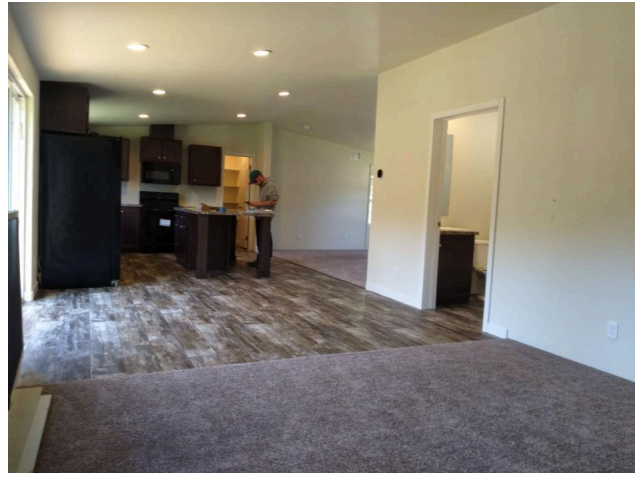

## STANDARD FEATURES

- ✓ Energy Star Rating on home
- ✓ LP Smartside Panel Siding
- ✓ Weather Resistant House Wrap Under Siding
- ✓ Large Dormer with Board and Batten Accent Area
- ✓ Oversized Eaves and Overhangs
- ✓ Architectural Shingles with Lifetime Warranty (Limited)
- ✓ Sherwin Williams Paint - Interior and Exterior
- ✓ Tape and Texture with Square Corner Drywall
- ✓ Baseboard Molding in Vinyl Floor Areas
- ✓ 9' Tall Flat Ceilings
- ✓ Hardwood Cabinets with 42" Tall Overhead Cabinets
- ✓ 6" Recessed LED Lighting
- ✓ Ceiling Fan Ready in Living Room and Family Room
- ✓ Fiberglass Tubs and Showers
- ✓ Pfister Faucets Throughout
- ✓ Congoleum LUX Vinyl Flooring
- ✓ Shaw 25 ounce Stain Resistant Carpet
- ✓ Kwikset Door Hardware
- ✓ 6 Panel Front Door & 9 Lite Rear Door
- ✓ ecobee Smart Thermostat
- ✓ Carrier SmartComfort Electric Furnace
- ✓ 2"x6" Exterior Walls
- ✓ 2"x4" Interior Walls

## MOST POPULAR UPGRADES

- ✓ 2"x6" Exterior Walls
- ✓ Crown Moulding on Upper Cabinets
- ✓ Energy Star Compliant Home
- ✓ Highland Exterior
- ✓ Congoleum LUX Vinyl Flooring Throughout
- ✓ Baseboard Moulding Throughout
- ✓ Optional Kitchen Island (Model Specific)
- ✓ Pendant Lights
- ✓ Full Tile Backsplash in Kitchen
- ✓ 2x8 Floor Joist
- ✓ 4:12 Roof Pitch with Vaulted Ceilings
- ✓ Skylight

# The Columbia River 2034

3 Bedrooms | 2 Bathrooms | 1,600 sq ft

---

- ✓ Cabinet Match Floor Quarter Round
- ✓ Shaw 40 ounce Stain Resistant Carpet
- ✓ Laundry Overhead Cabinets with Hanging Rod

## Photo Gallery

Photo 1

Photo 2

Photo 3

Photo 4