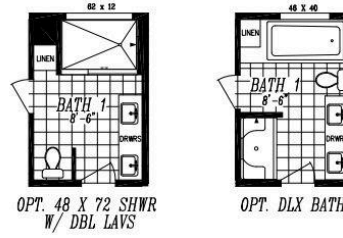

# The Columbia River 2034

3 Bedrooms | 2 Bathrooms | 1,600 sq ft

*COLUMBIA RIVER*  
2034  
26'-8" x 60'-0"  
APPROX. 1,600 SQ. FT.

*COLUMBIA RIVER*  
2034  
26'-8" x 60'-0"  
APPROX. 1,600 SQ. FT.

FRONT SIDEWALL

FRONT ENDWALL

REAR ENDWALL

REAR SIDEWALL

# The Columbia River 2034

3 Bedrooms | 2 Bathrooms | 1,600 sq ft